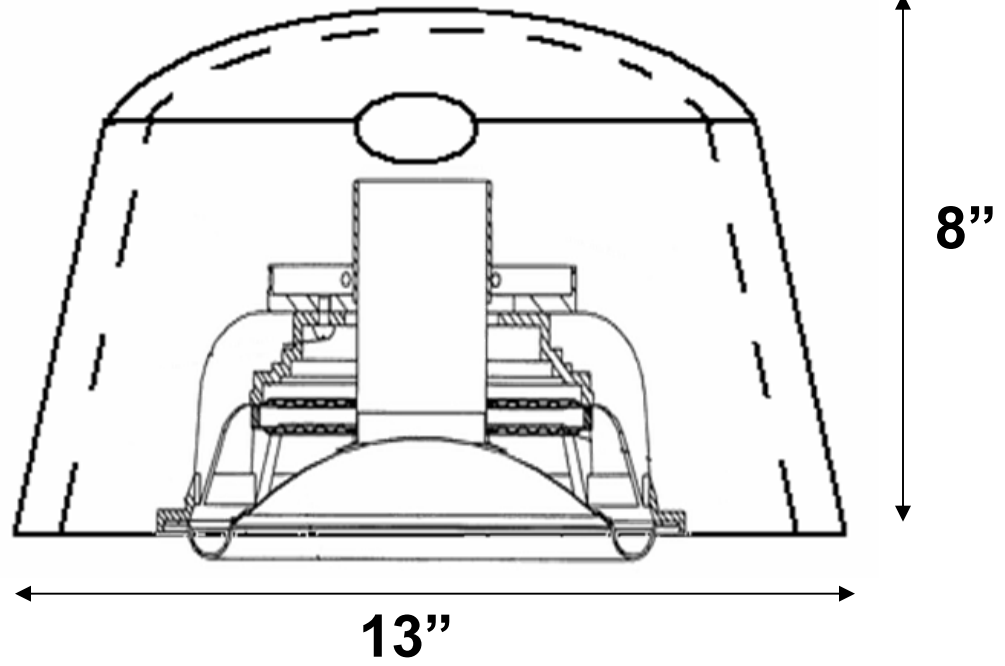

# FF109-Speaker Cover

Inside Height 8" Diameter 13" Weight: 1.5 lbs

Inside Height 11" Diameter 15" Weight: 2.5 lbs